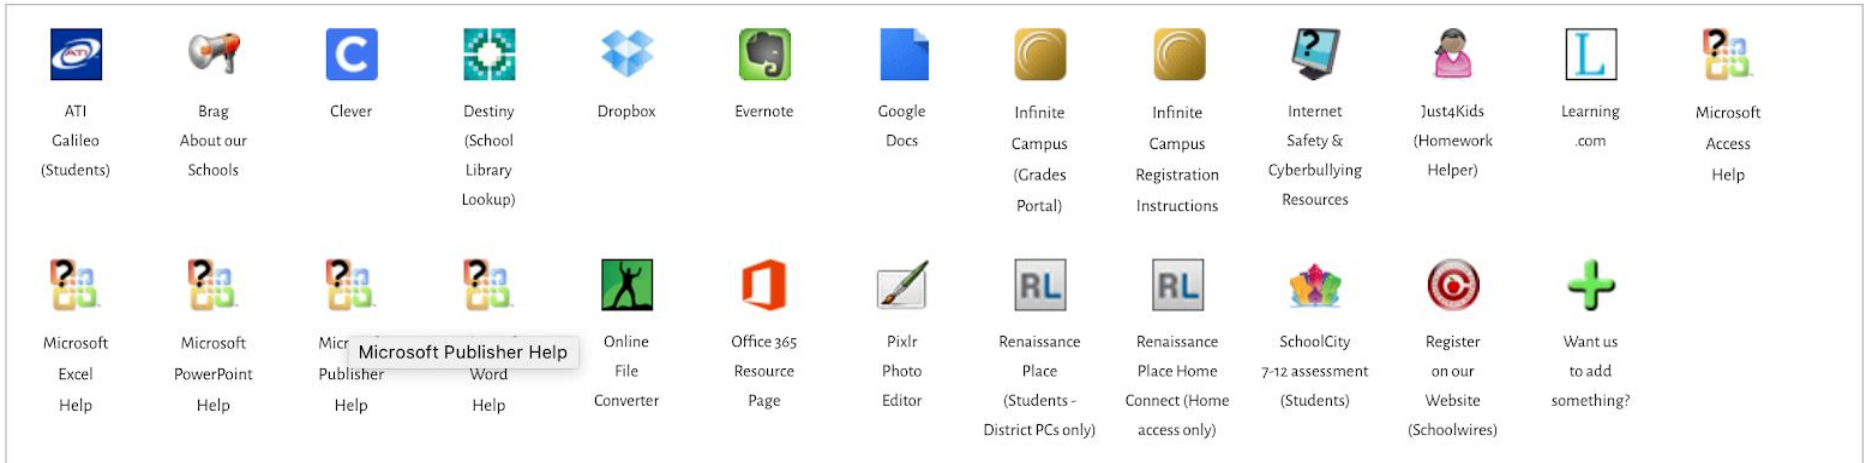

Accessing Friday Galileo Assignments:

Every Friday, your student(s) will have assignments in ATI/ Galileo. To access these assignments:

1. Go to <https://www.cusd80.com/studentlinks>

Student, Parents and Community Links

(Icons, in alphabetical order)

2. Click on ATI Galileo (Students)

3. Username: snumber (e. s123456)
Password: chandler80

4. Assignments may be listed under the YELLOW Take a Test tab and the GREEN Assignment/ Dialogs tab. **Please click on both tabs to make sure you access all assignments.**